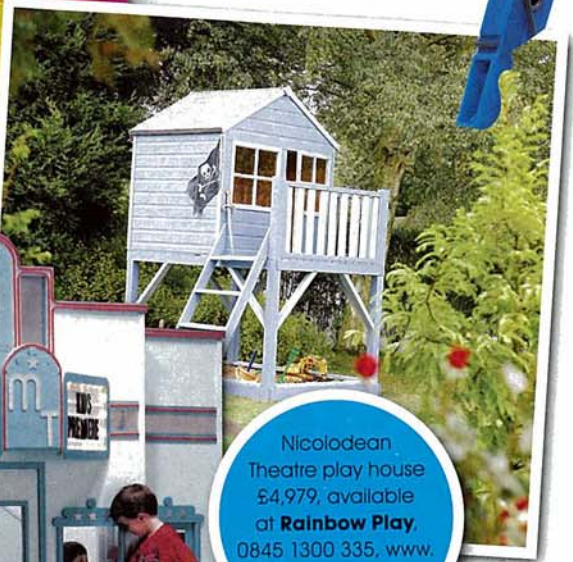

Castle playground from
£7,045, **Flights of Fantasy**
01485 600 809,
www.flightsoffantasy.co.uk

Tree Tots Cottage by
Rowlinson Garden Products
£544.99, available at Wyevale

Nicolodean
Theatre play house
£4,979, available
at **Rainbow Play**,
0845 1300 335, www.
rainbowplay.co.uk

Playing house

LOOKING FOR AN OUTDOOR PLAY AREA FOR THE KIDS? YOU'LL FIND THINGS HAVE MOVED ON SINCE THE DAYS OF THE HUMBLE WENDY HOUSE

The Pavilion
playhouse
£2,099, **Great
Little Trading
Company**,
0844 848 6000,
www.gltc.co.uk